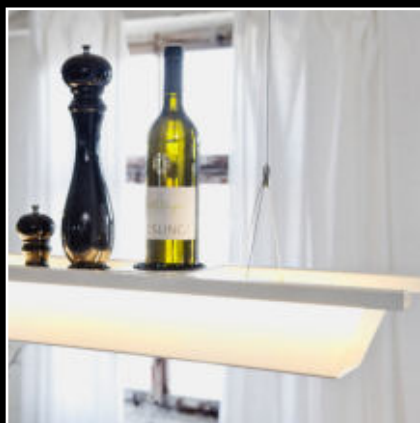

LR^F LichtRaumFunktion

KitchenLight®

Design:
Ralf Stössel