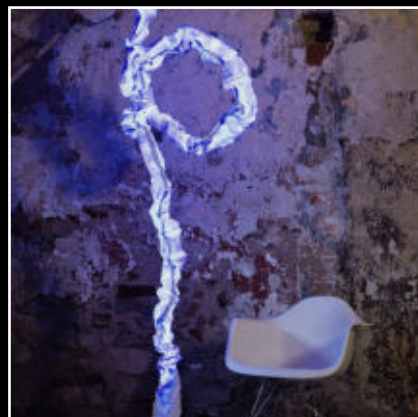

LR^F
LichtRaumFunktion

JoshuaIndoor®
RGB plus white

Design: Ralf Stössel