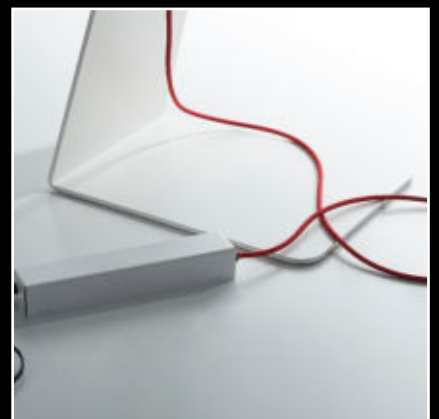

LRF

LichtRaumFunktion

LightLane® Terra

Design: Ralf Stössel