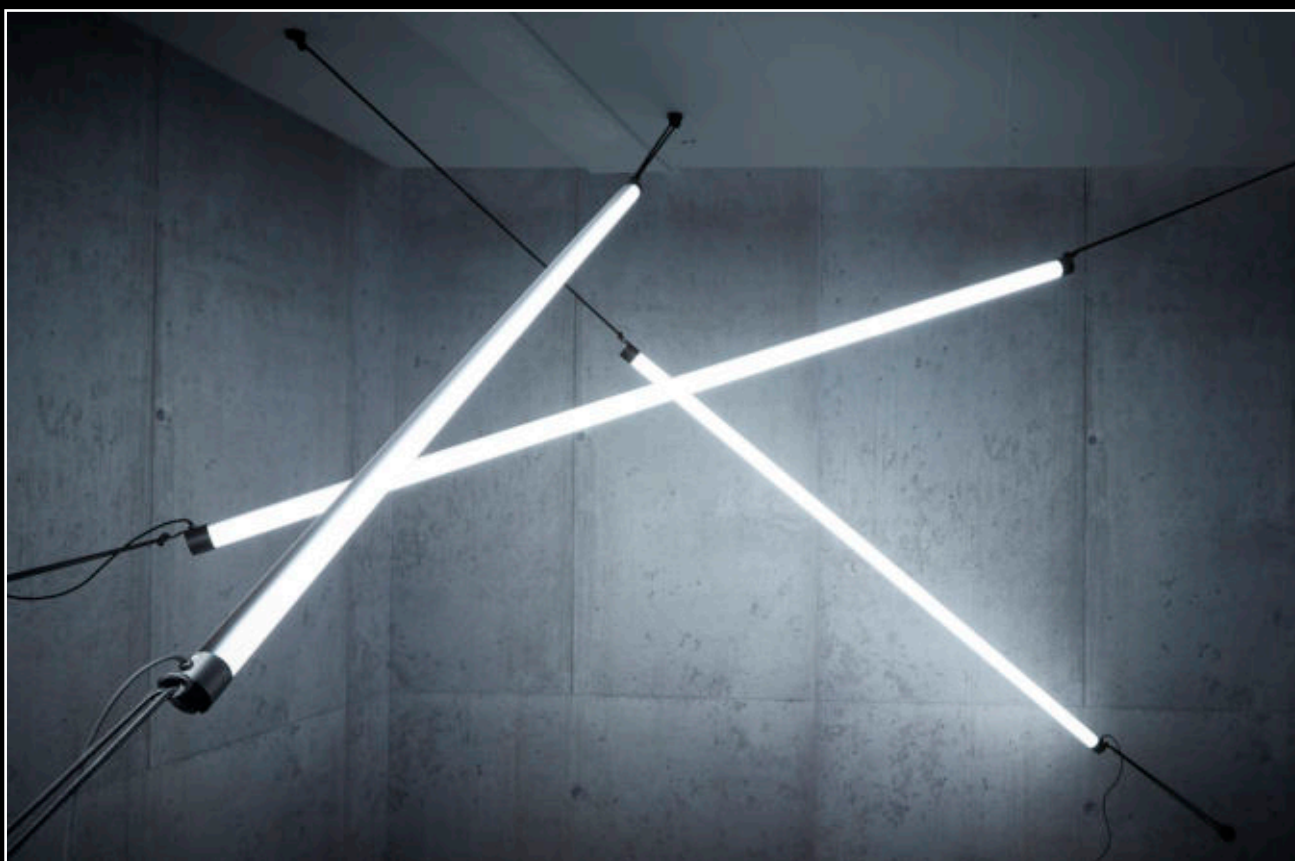

LRF

LichtRaumFunktion

LightPipe®

Design: Ralf Stössel