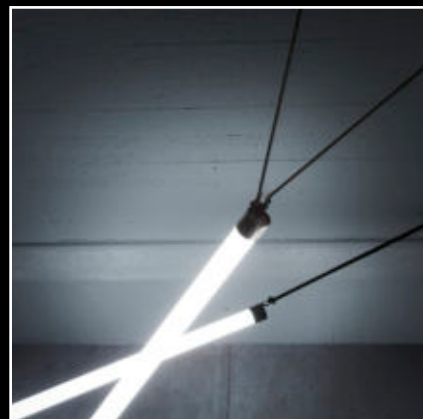

LRF

LichtRaumFunktion

LightPipe®

Design: Ralf Stössel