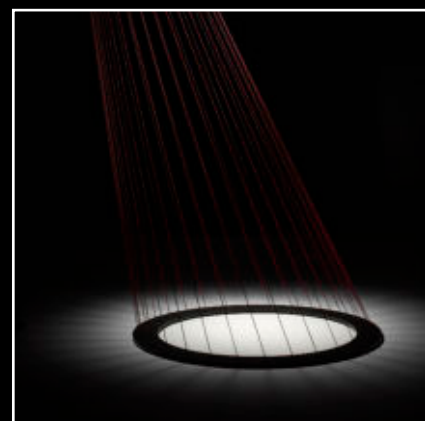

LRF

LichtRaumFunktion

LightBeam®

Design: Ralf Stössel