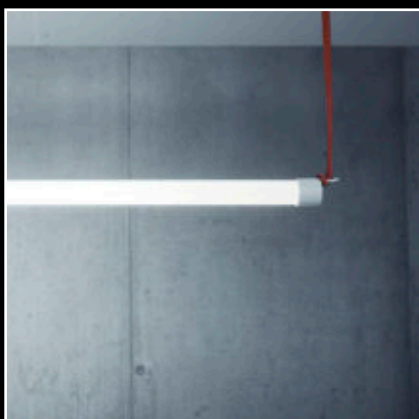

LRF

LichtRaumFunktion

LightPipe®

Design: Ralf Stössel