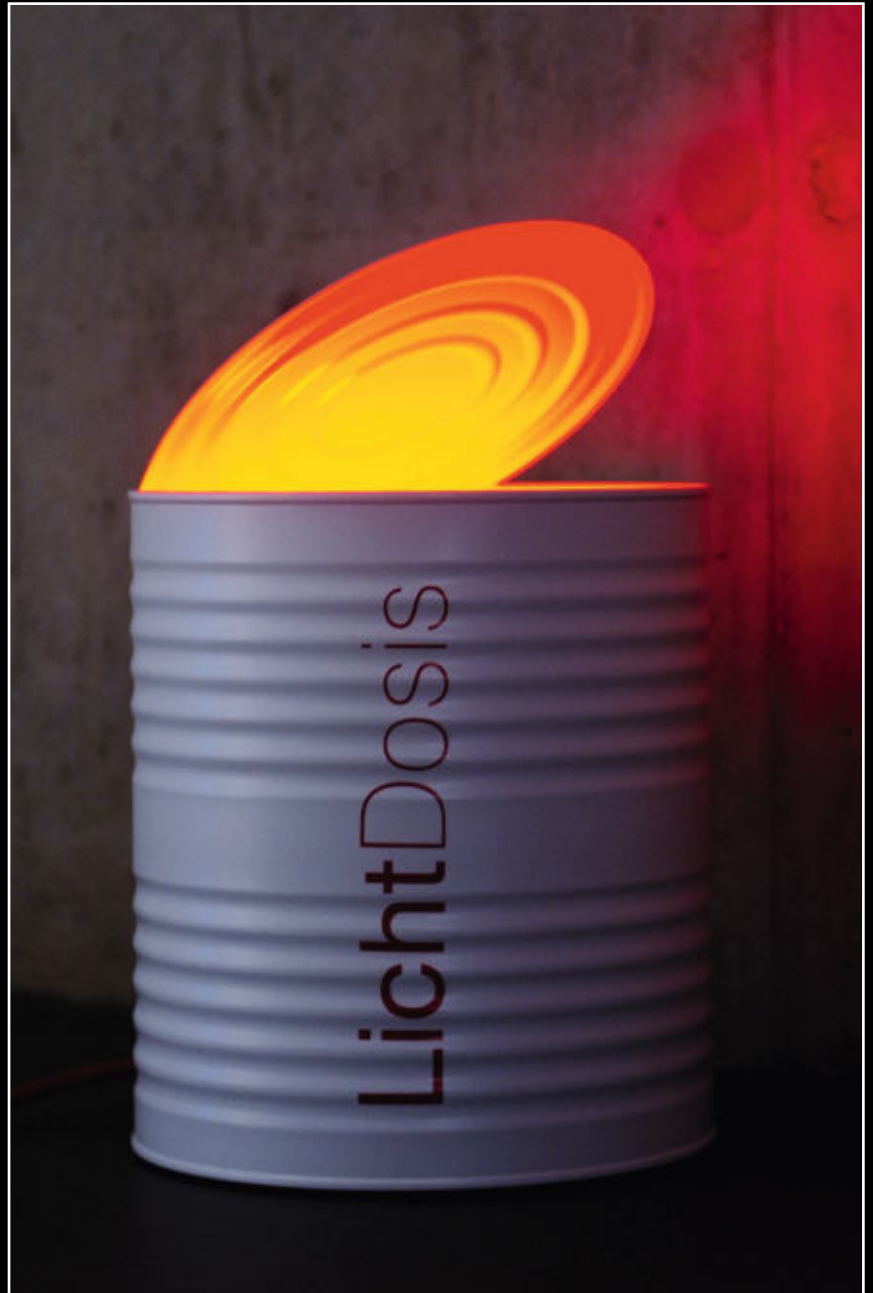

LRF

LichtRaumFunktion

LichtDosis®

Design: Ralf Stössel