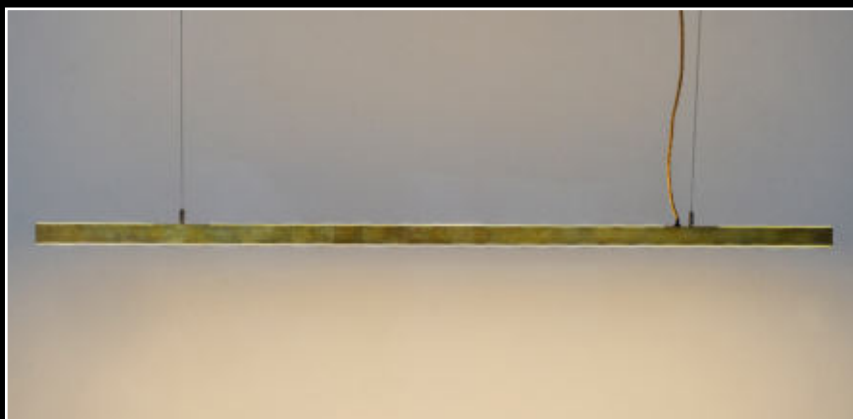

LRF

LichtRaumFunktion

„Gold Edition“
On request, gold leaf coating.