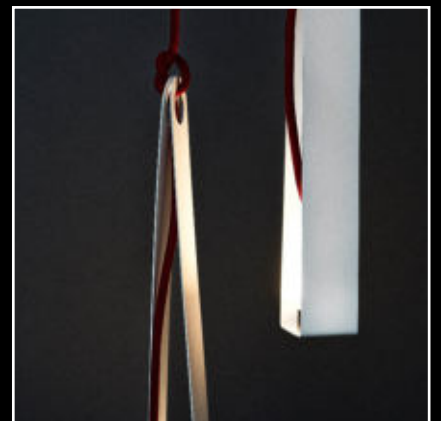

LRF

LichtRaumFunktion

LightSticks®

Design: Ralf Stössel