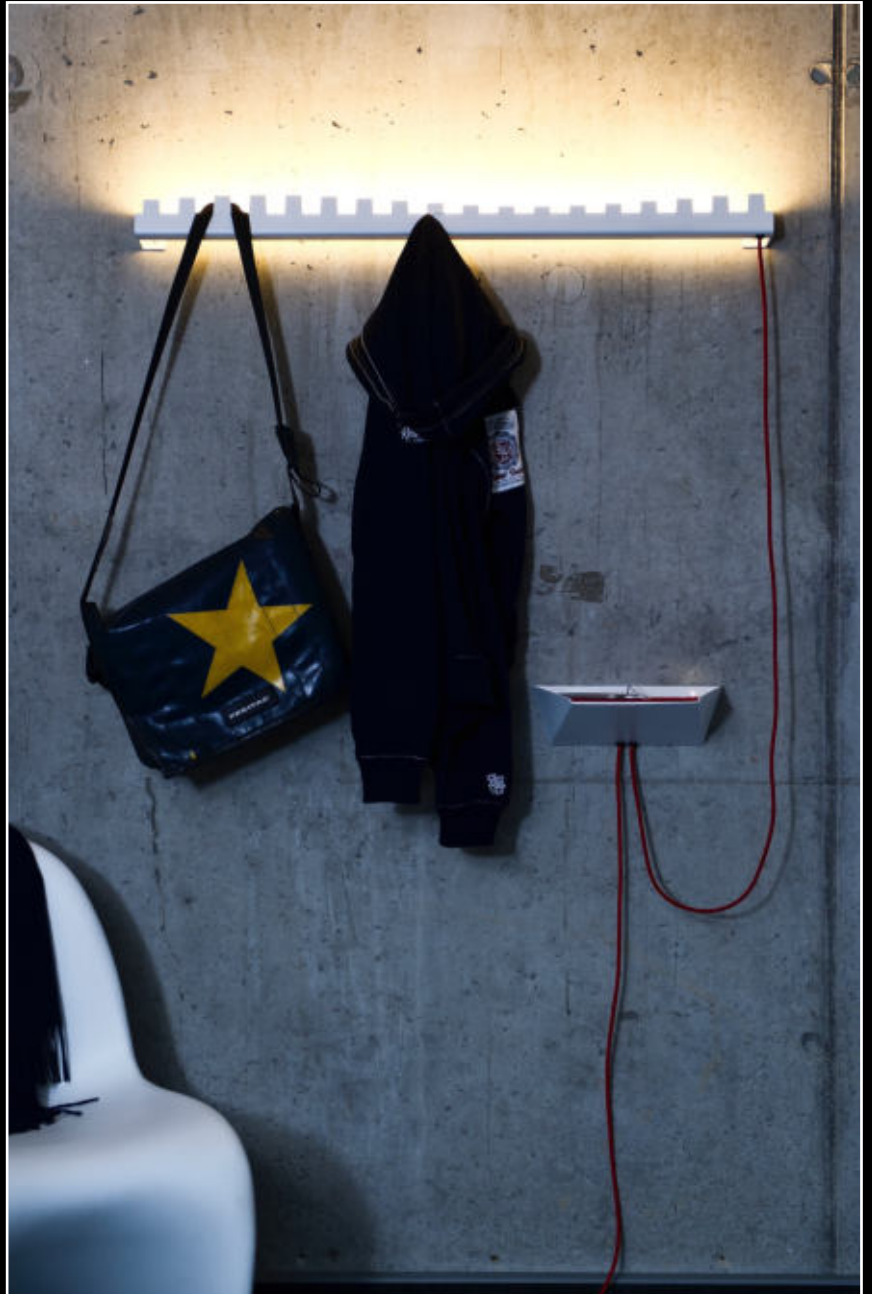

LR_F
LichtRaumFunktion

WardRobe®
Design: Maurice Thomé