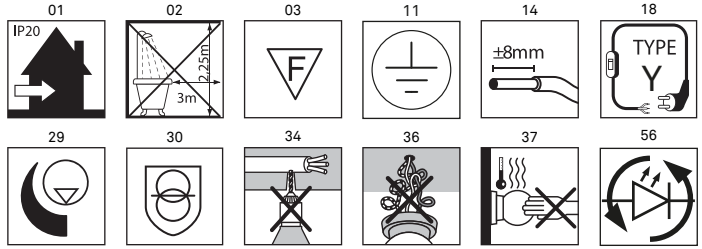

A09/1D
A09/2D