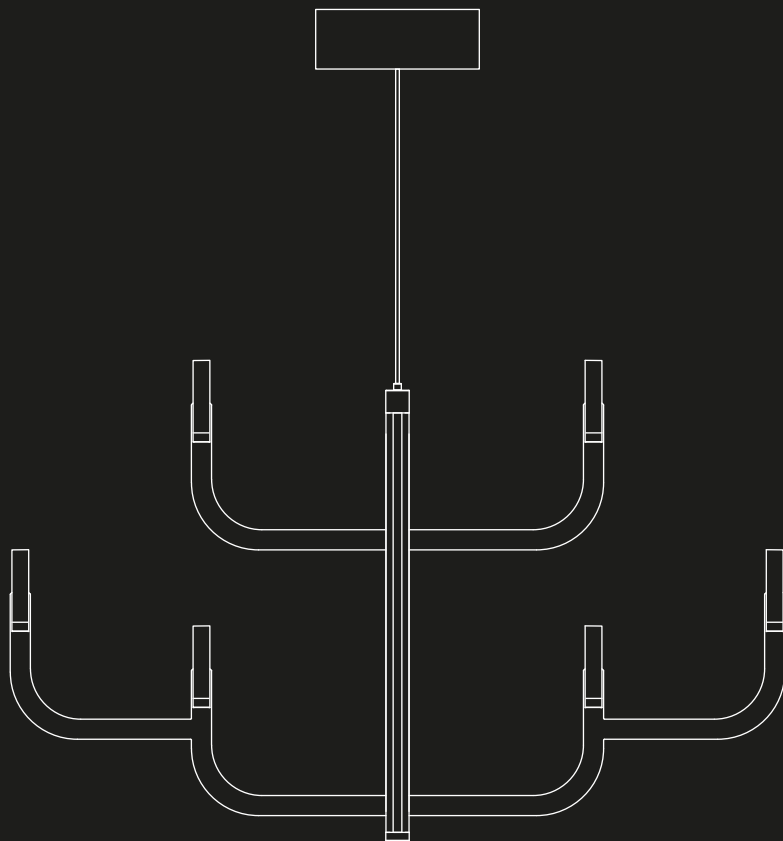

J-US

design Alessandro Zambelli

**LUCE
PLAN**

A09