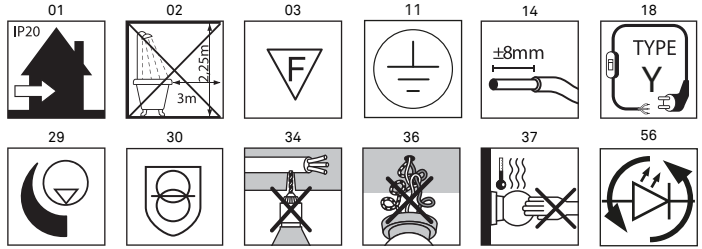

A09/1T
A09/2T