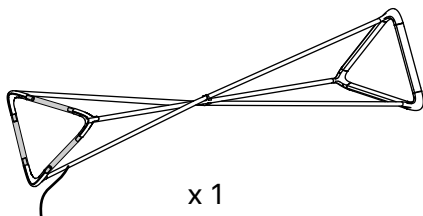

TANGO

design Francisco Gomez Paz

**LUCE
PLAN**

D77

USA - Canada - Mexico

D77t

a

b

x 1

x 3

x 3

x 1

LED 35W
CCT: 3000 K
EEi: A
3120 lm

kg 3 kg

lb 6.6 lb

1