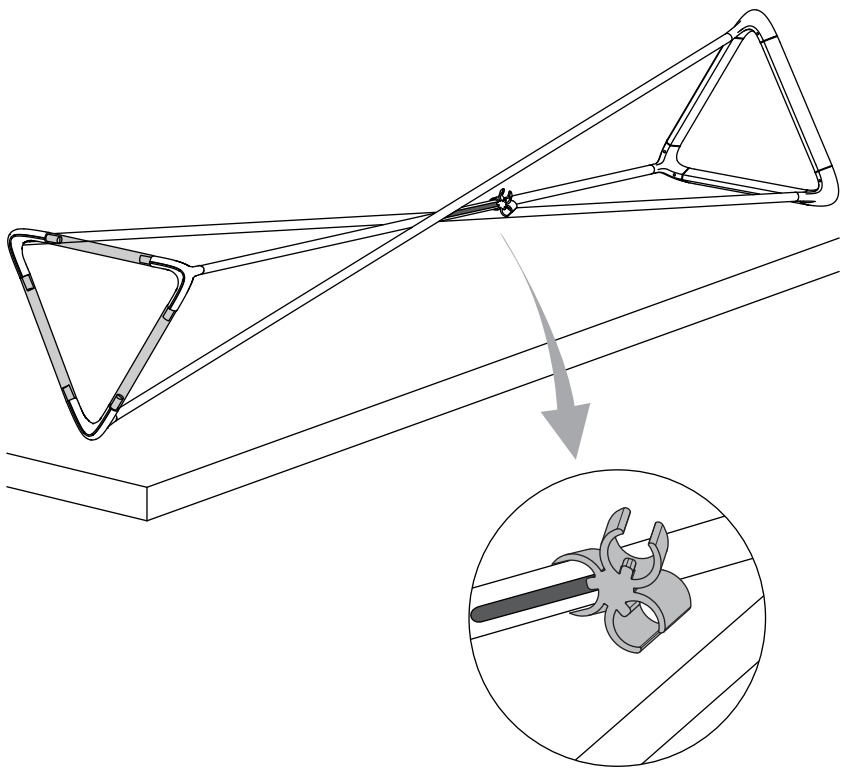

x 1

x 3

x 3

x 1

LED 35W
CCT: 3000 K
EEi: A
3120 lm

kg 3 kg

lb 6.6 lb

1