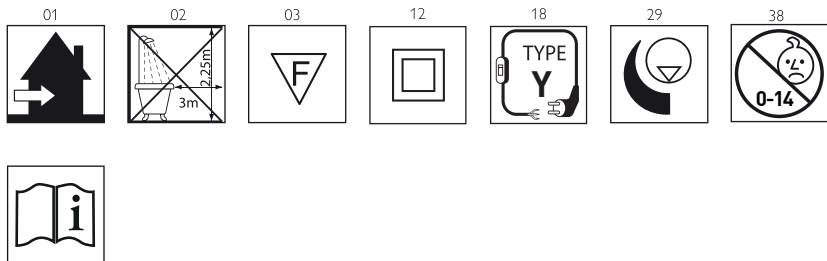

TANGO

design Francisco Gomez Paz

**LUCE
PLAN**

D77

USA - Canada - Mexico

D77t

a

b

x 1

x 3

x 3

x 1

LED 35W
CCT: 3000 K
EEi: A
3120 lm

kg 3 kg

lb 6.6 lb

1