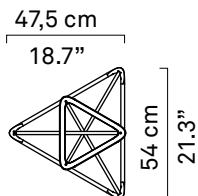

TANGO

design Francisco Gomez Paz

**LUCE
PLAN**

D77

USA - Canada - Mexico

D77t

a

b

x 1

x 3

x 3

x 1

LED 35W
CCT: 3000 K
EEi: A
3120 lm

kg 3 kg

lb 6.6 lb

1