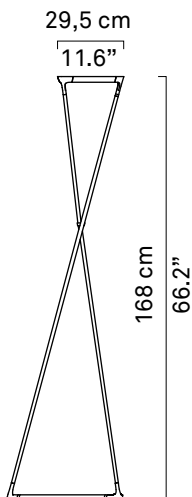

TANGO

design Francisco Gomez Paz

**LUCE
PLAN**

D77

USA - Canada - Mexico

D77t

a

b

x 1

x 3

x 3

x 1

LED 35W
CCT: 3000 K
EEi: A
3120 lm

kg 3 kg

lb 6.6 lb

1